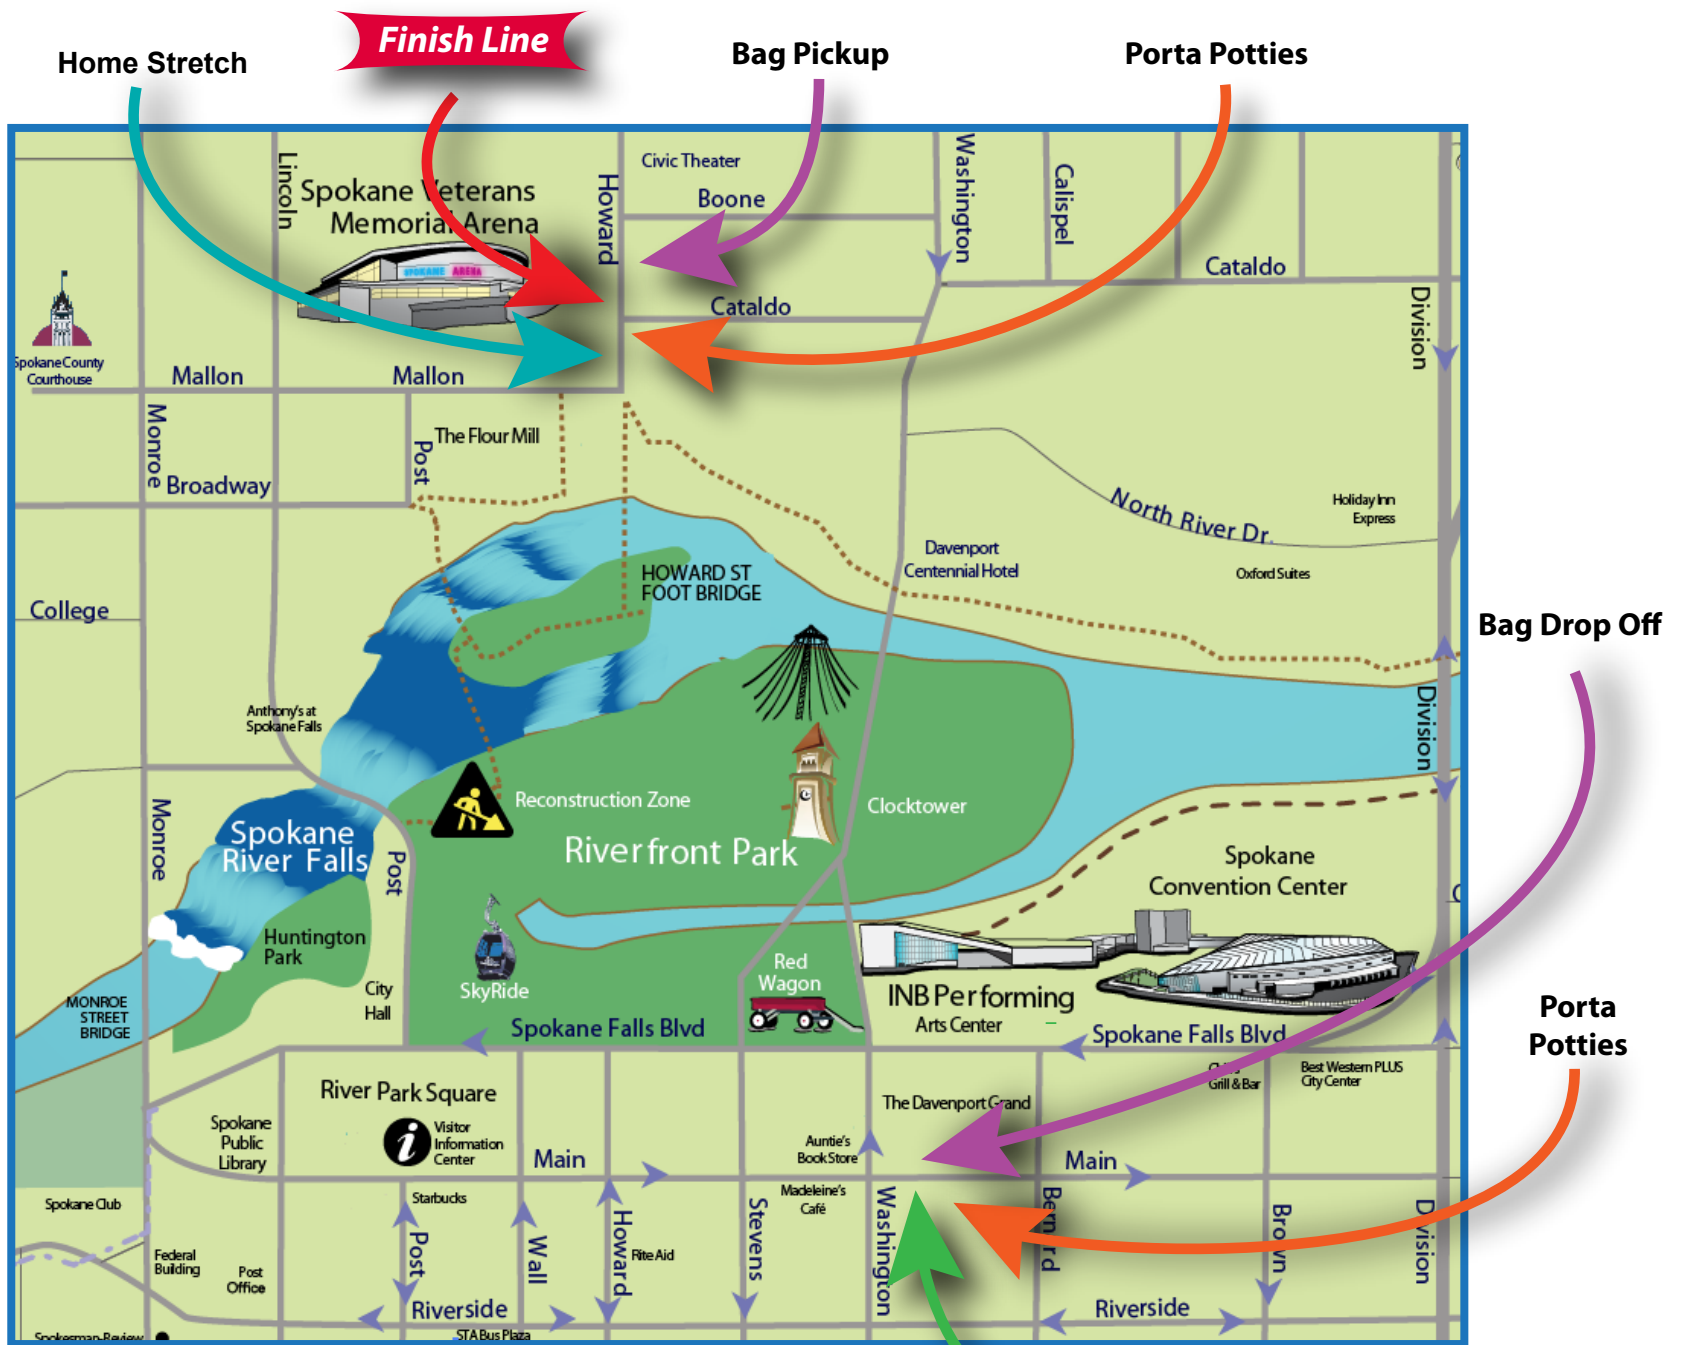

The Spokane Marathon October 9, 2022

Start Times
 Marathon = 7:00 am, Marathon Relay = 7:00 am,
 10k = 8:00 am, Half Marathon = 9:00 am

All Races Start Washington and Main